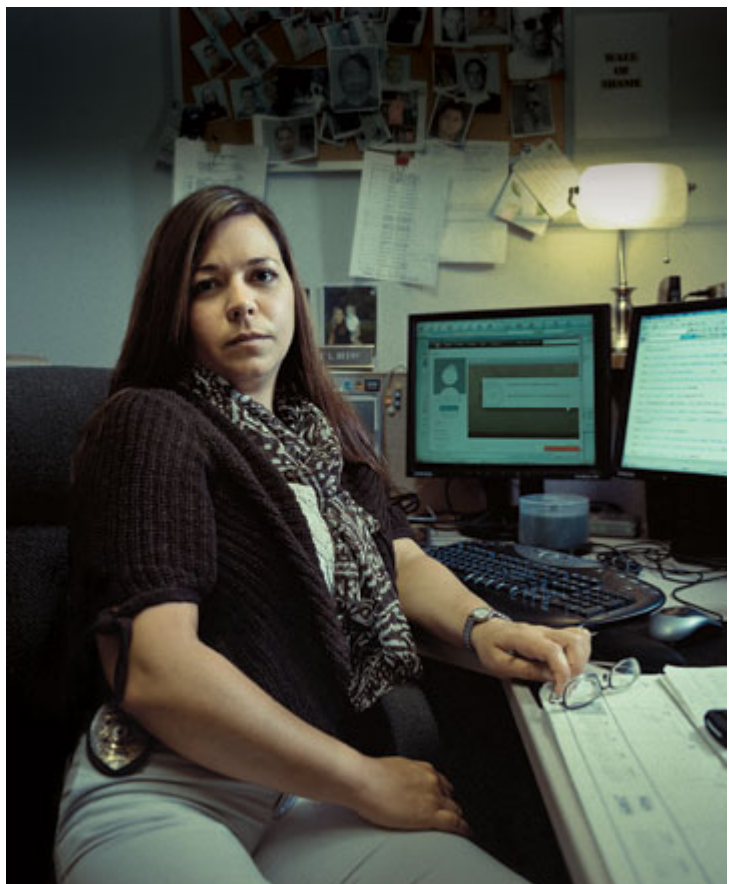

Please contact Antoneal Swaby at 610-891-5278 or at Antoneal@familysupportline.org to receive a copy of the article.